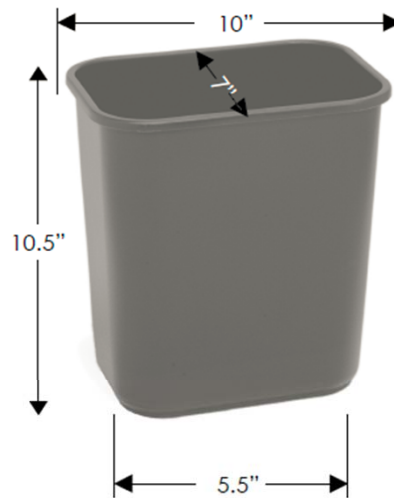

# 8 qt Wastebasket

Our office wastebasket line is expanding to 5 sizes - Mini, Small, Medium, Large, and Round!

- + **NEW! Mini:** 818 - 8 quart
  - + *Black, Beige, and Grey*
- + **Small:** 1358 - 13 quart
- + **Medium:** 2818 - 28 quart
- + **Large:** 4118 - 41 quart
- + **Large Round:** 4438 - 43 quart