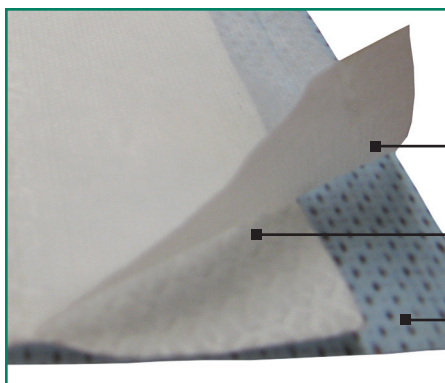

- Two great options, both reduce labor costs
- Convenient Starter Kits include 150 mops & 1 adaptor pad
- Mops and adaptors for both 16" and 18" frames
- Each mop cleans between 430 and 650 square feet

Innovative 3-Layer Design

- **Top Layer -** protects frame from dirt
- **Middle Layer -** outstanding absorption
- **Bottom Layer -** surface cleaning

FastMop™ Microfiber

- ✓ All the cleaning benefits of microfiber without the need to launder
- ✓ Contains 30% microfiber